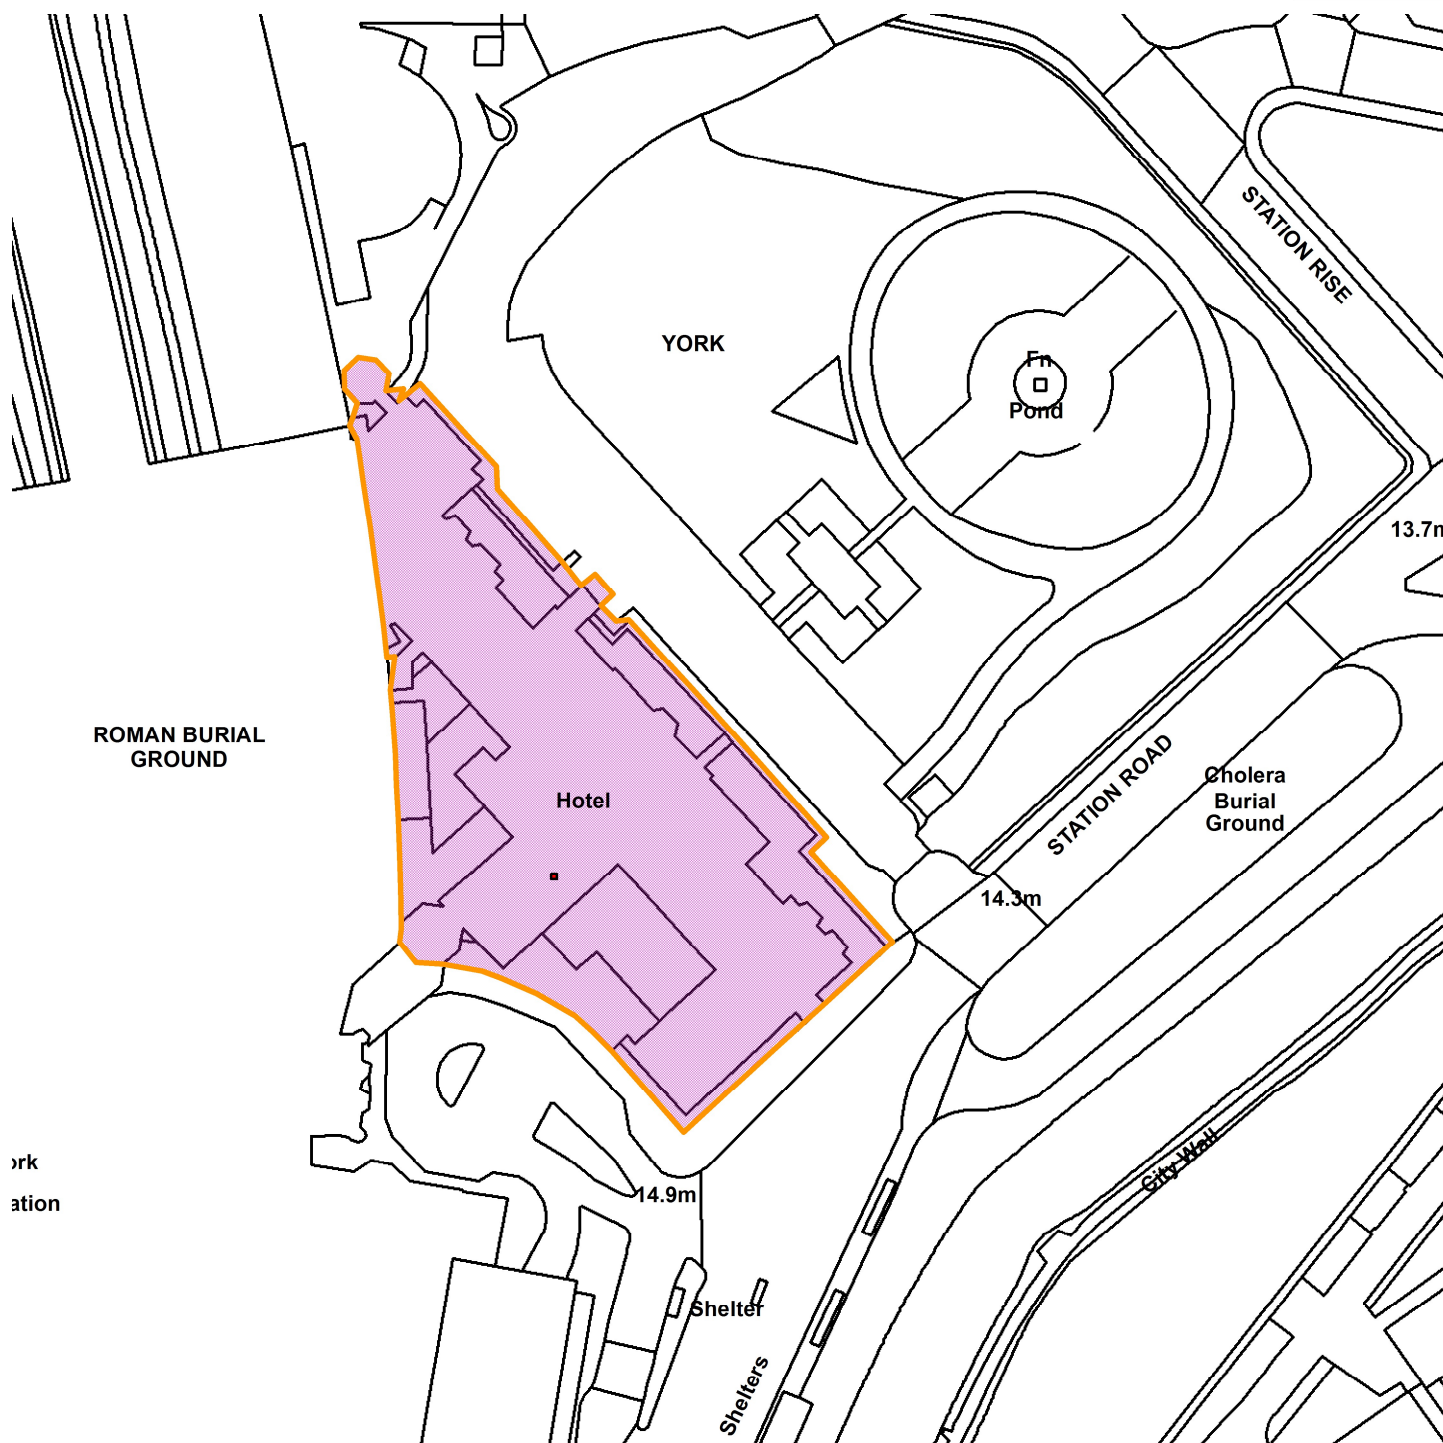

Principal York, Station Road

19/01322/FULM

GIS by ESRI (UK)

ork
ation

Scale : 1:1030

Reproduced from the Ordnance Survey map with the permission of the Controller of Her Majesty's Stationery Office © Crown Copyright 2000.

Unauthorised reproduction infringes Crown Copyright and may lead to prosecution or civil proceedings.

Organisation	Not Set
Department	Not Set
Comments	Site Plan
Date	26 November 2019
SLA Number	Not Set